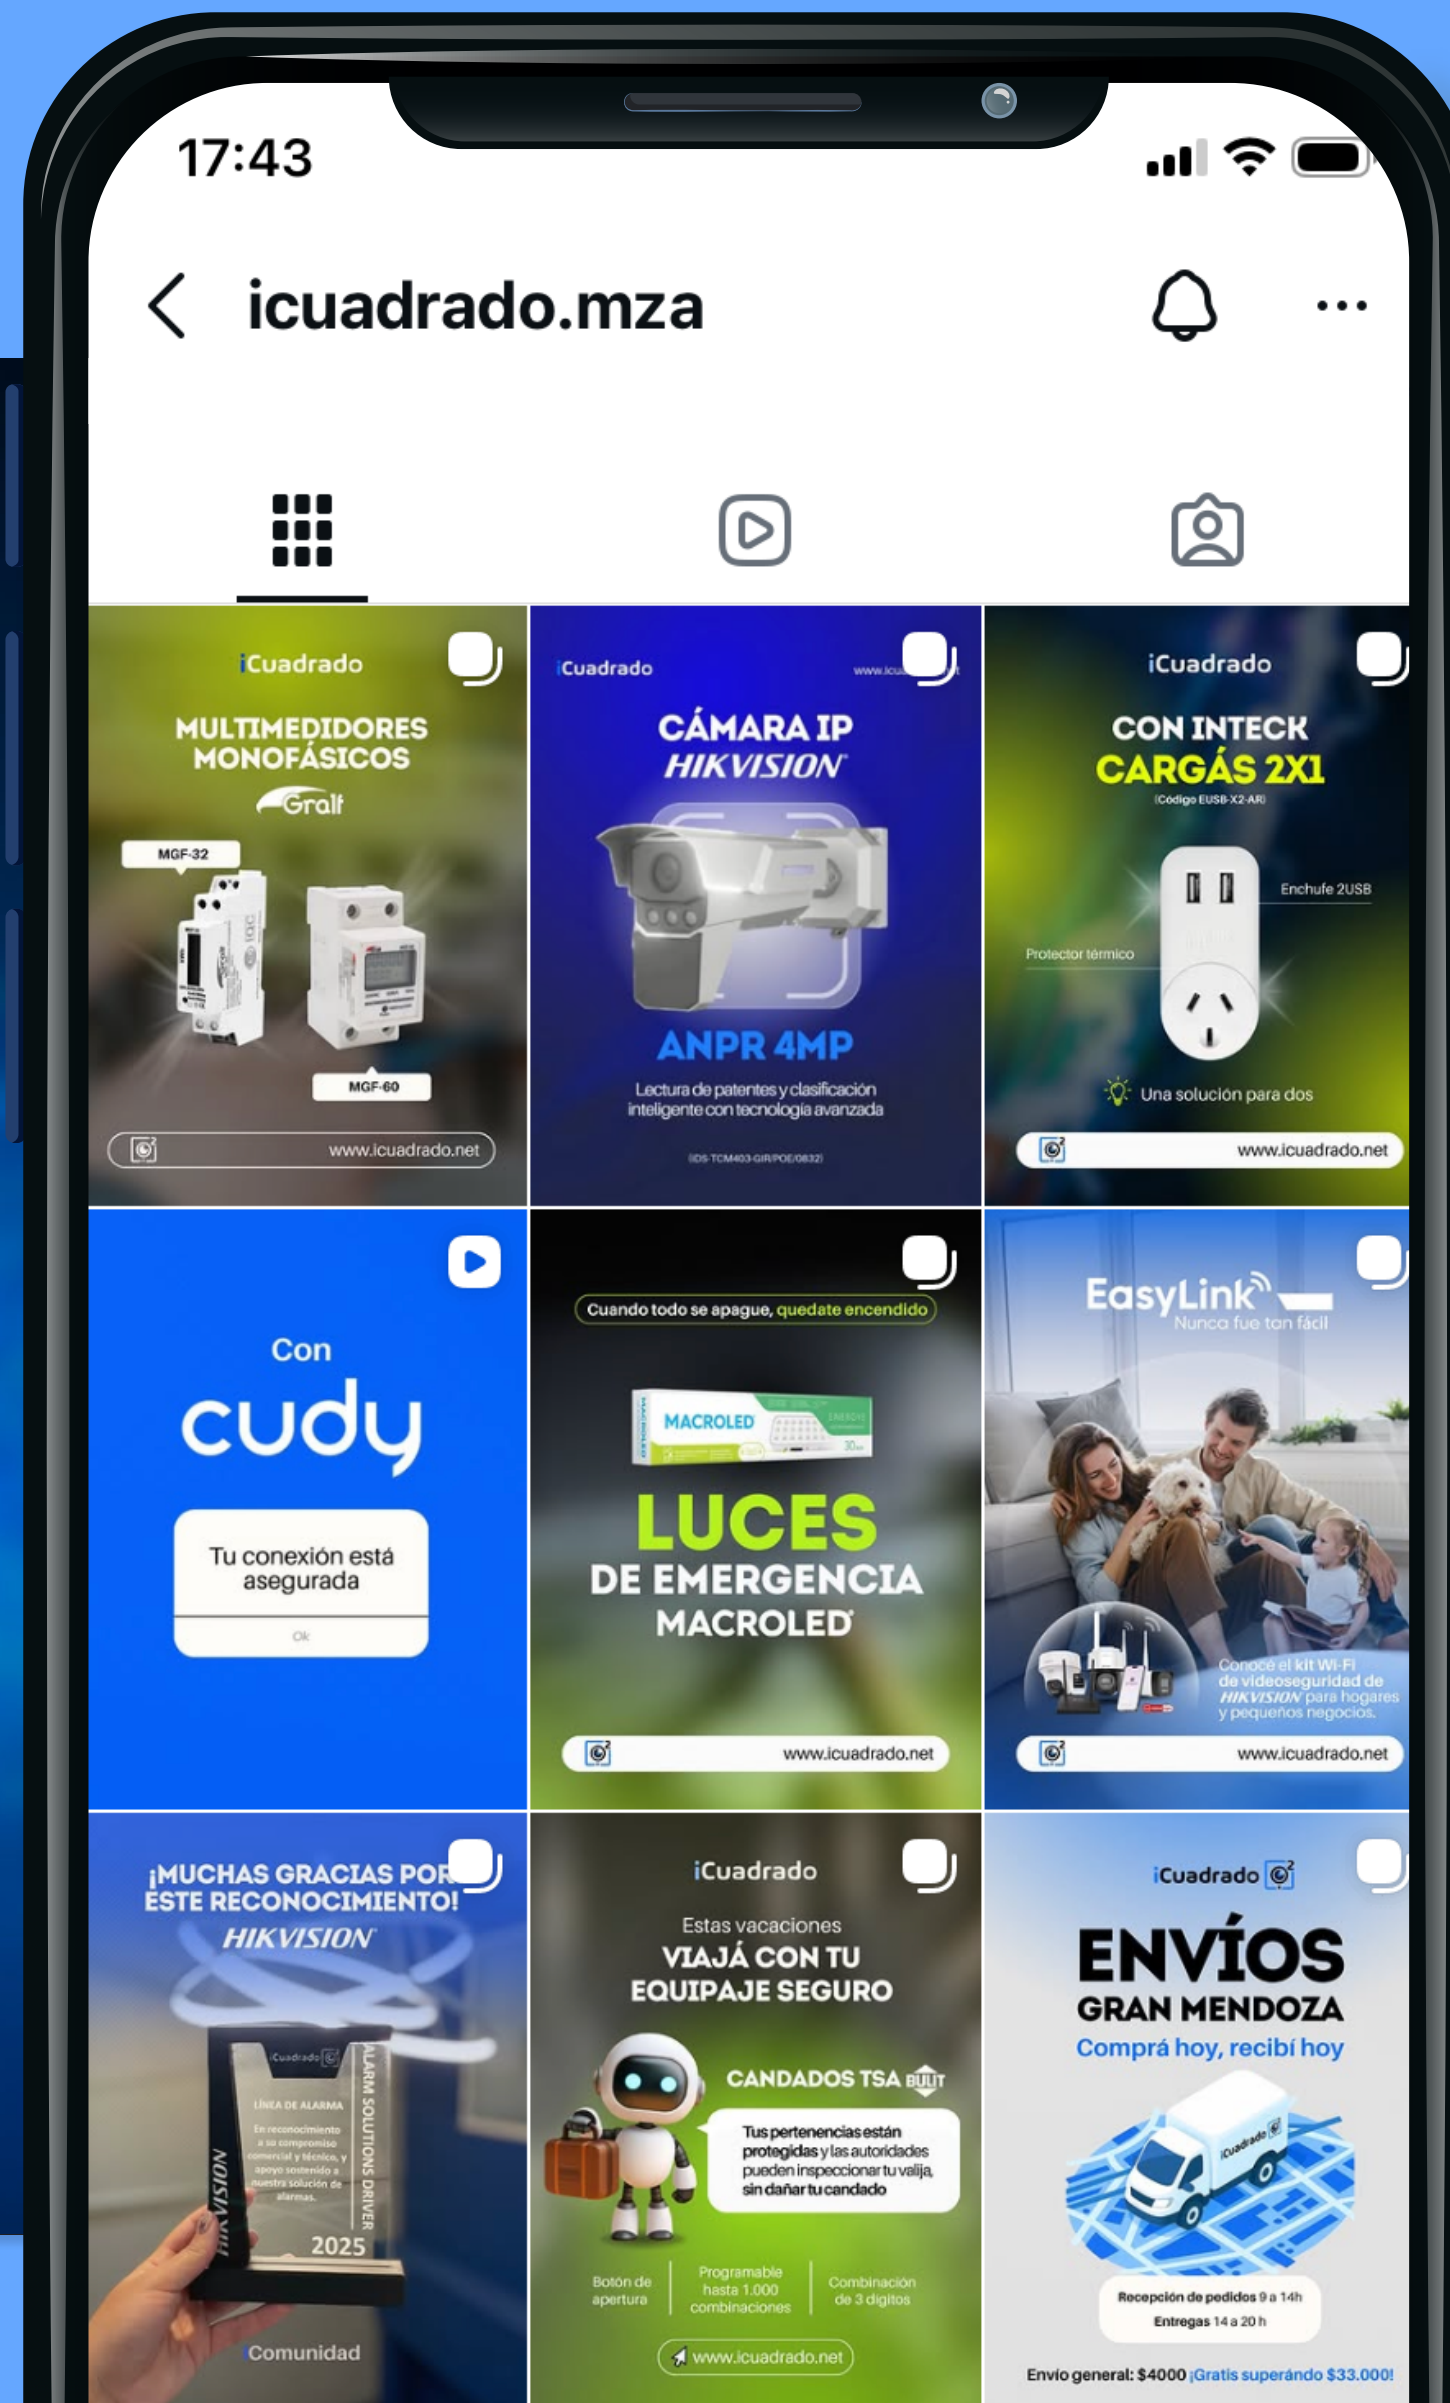

No visual system, no personality, no consistency.
We changed that.

The challenge

**A communication
estrategy to organize
it visually.**

The solution

**Each category
got its own color
identity.**

Corporate

Hardware store
Lighting
Electricity

Courses

Automation
Electronic Security
IT

A robot that became the face of the brand.

The robot character was recreated and personified for the brand. It was used in institutional materials, giving iCuadrado a memorable personality.

iCuadrado + logitech

MOUSE INALÁMBRICO

Si buscas un extra de calidad

(M185)

Diseño ergonómico

1 pila AA (incluida)

Duración de batería 12 meses

Ambidiestro

✓ Mayor precisión

17:43

< icuadrado.mza

MULTIMEDIDORES MONOFÁSICOS
Gralf
MGF-32
MGF-60
www.icuadrado.net

CÁMARA IP HIKVISION
ANPR 4MP
Lectura de patentes y clasificación inteligente con tecnología avanzada
www.icuadrado.net